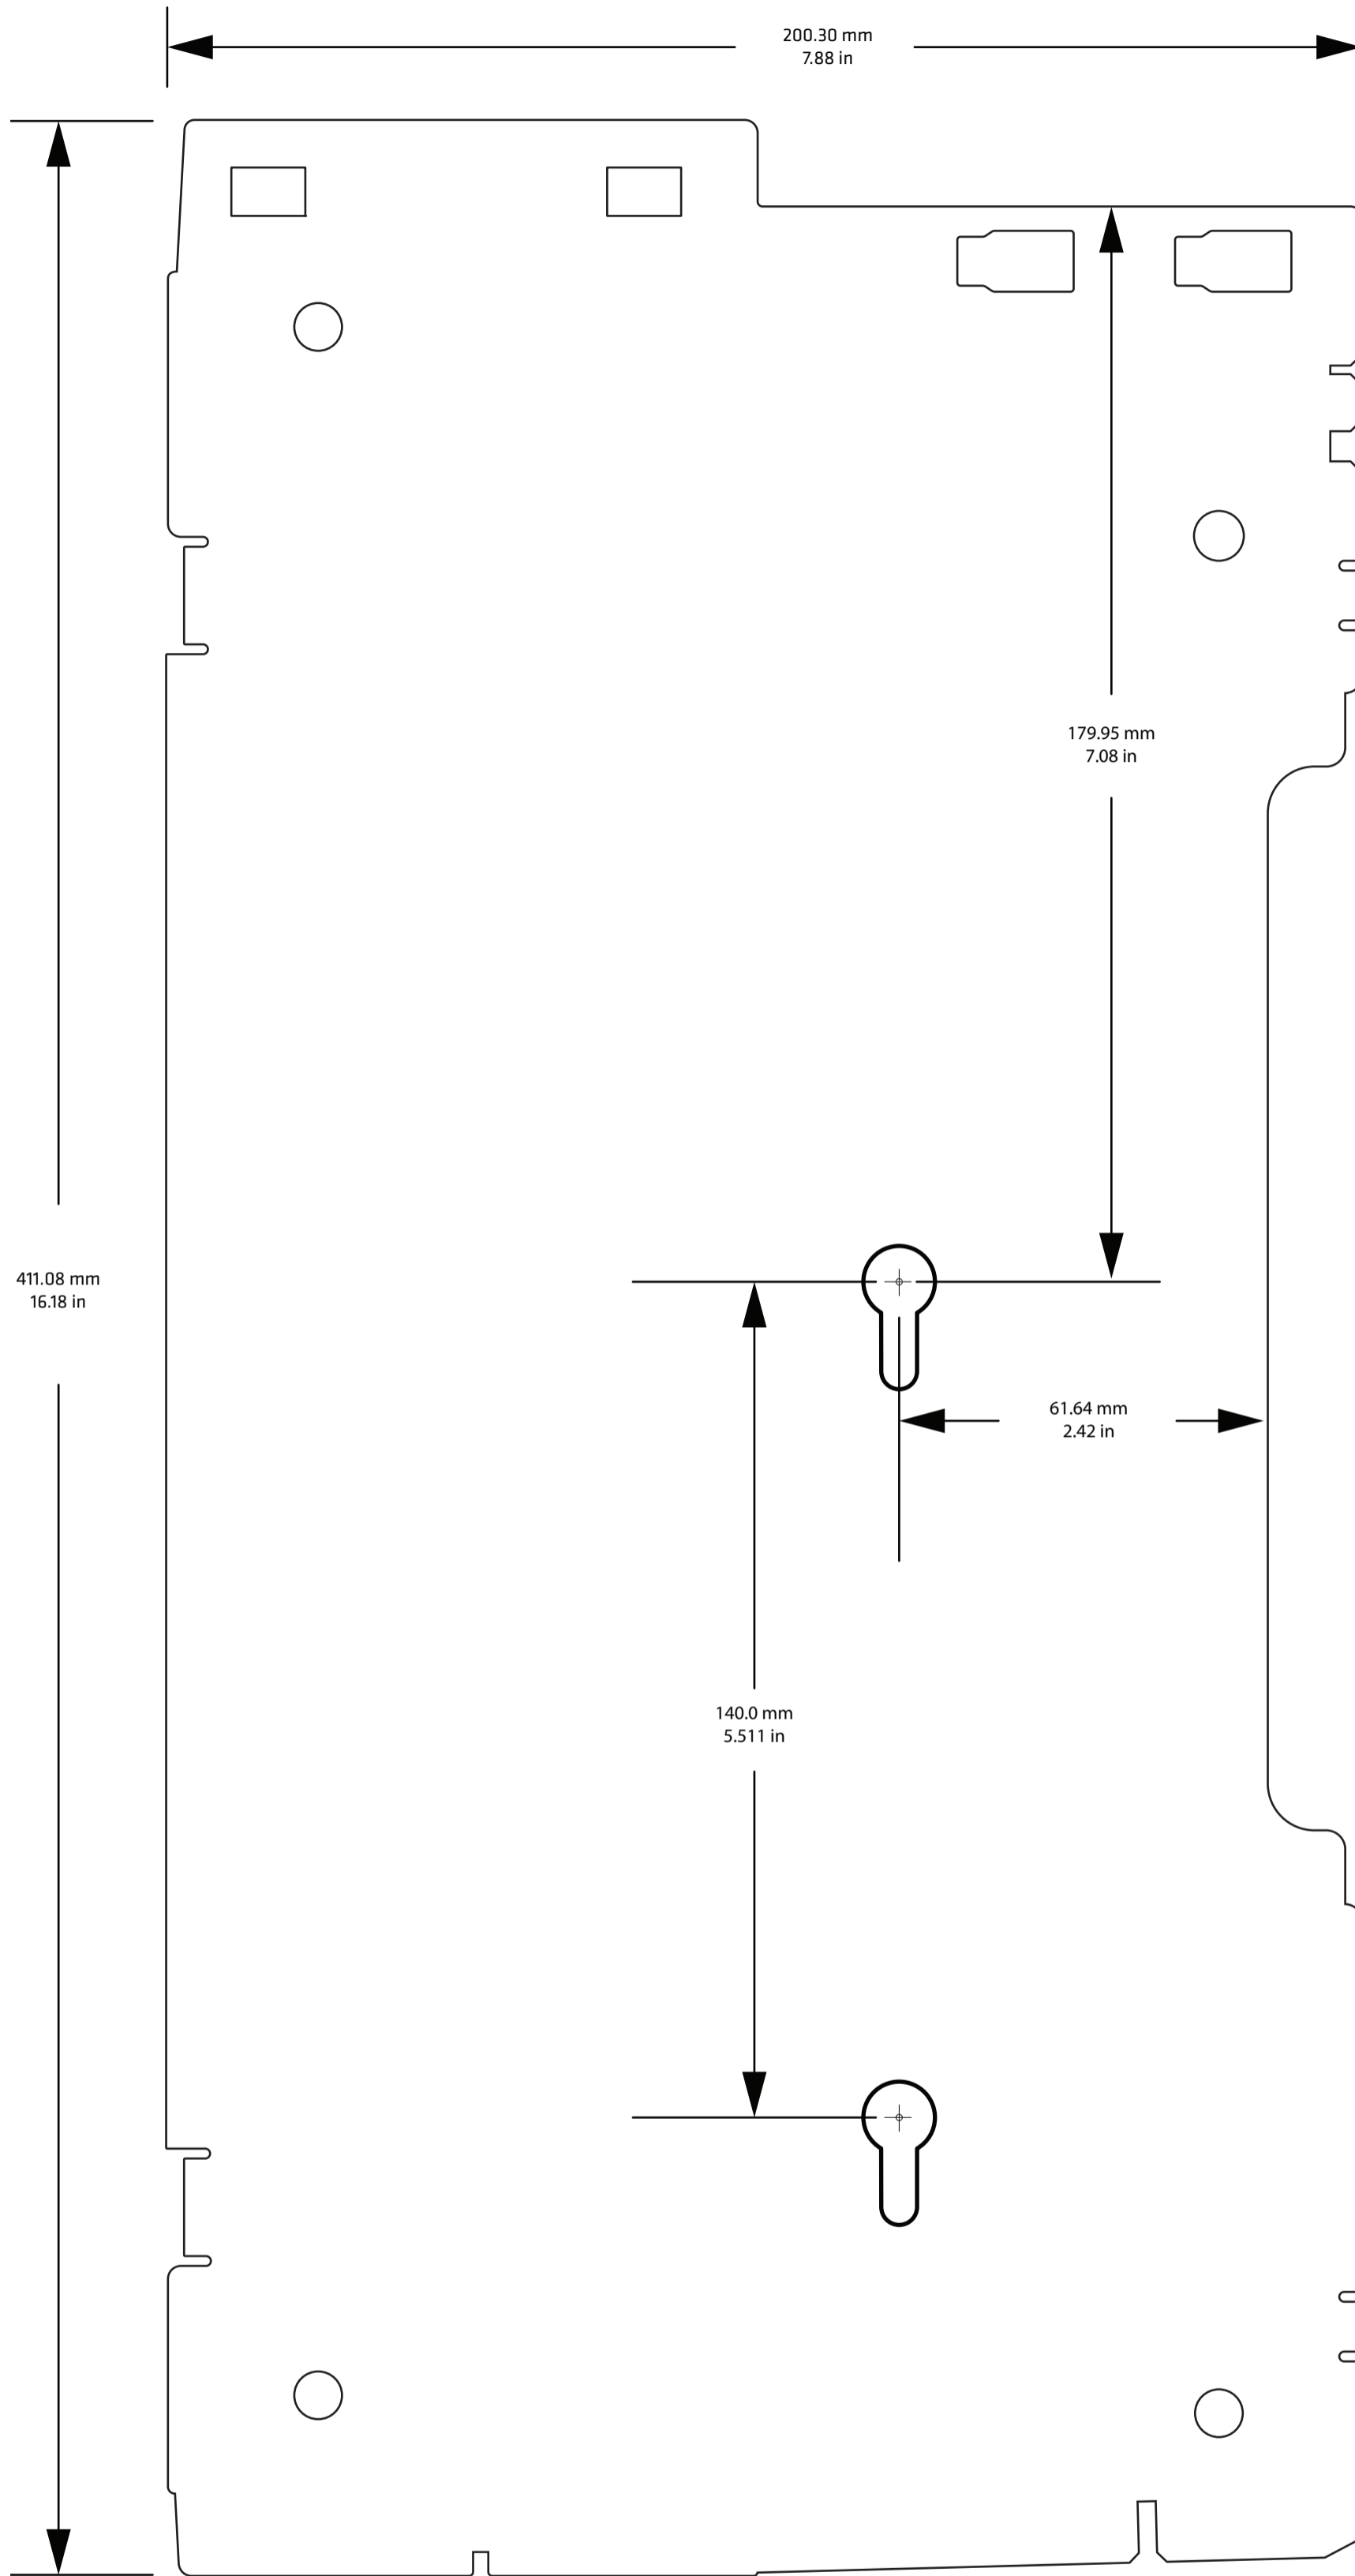

PM23c Wall Mounting Template

6001 36th Avenue West
Everett, Washington 98203
U.S.A.
tel 425.348.2600
fax 425.355.9551
www.intermec.com
© 2014 Intermec by Honeywell
All rights reserved.

PM23c Wall Mounting Template

P/N 931-129-001