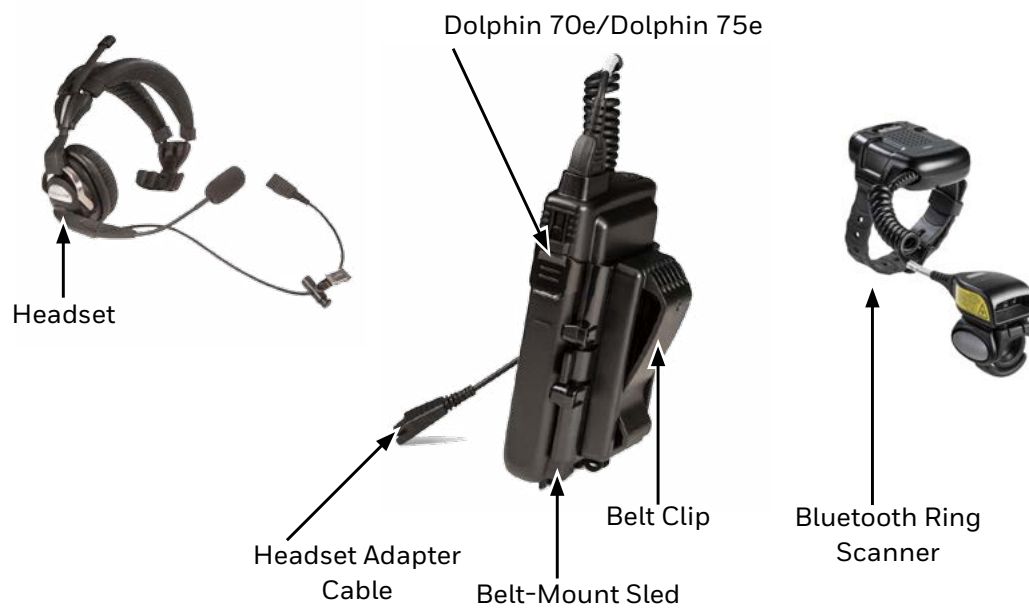

Wrist Mount

Total Wearable Solution Ordering Guide

Belt Mount

SYSTEM COMPONENT	OPTIONS	PRODUCT NAME	SKU	NOTE
Step 1 Choose Mobile Computer	Dolphin 70e Windows Embedded Handheld 6.5	Dolphin 70e Black Wireless Mobile	70e-L00-C111SEW	Standard Battery
			70e-L00-C111XEW	Extended Battery
	Dolphin 75e Android	Dolphin 75e Android Wireless Mobile	Any Dolphin 75e Android SKU	All Dolphin 75e Android SKUs will support the new Wearable Ring Scanner
	Dolphin 75e Windows	Dolphin 75e Windows Wireless Mobile	Any Dolphin 75e Windows SKU	All Dolphin 75e Windows SKUs will support the new Wearable Ring Scanner
Step 2 Order Belt-Mount Sled		Belt-Mount Sled	HWC-BELT MOUNTSLED	Recommend one per Dolphin 70e
Step 3 Order Belt Clip		Belt Clip	HWC-BELT CLIP	Recommend one per sled or one per user
Step 4 Order Charger	USA	Quad Charger - US	COMMON-QC-1	Recommend one per four batteries
	Europe	Quad Charger - EU	COMMON-QC-2	Recommend one per four batteries
Step 5 Order an Extra Battery (Optional) to Cover Multiple Shifts	Standard Battery	Standard Battery Pack for Dolphin 70e	BAT-STANDARD-02	
	Extended Battery	Extended Battery Pack for Dolphin 70e	BAT-EXTENDED-02	
Step 6 Order Headset and Accessories if Voice Applications are Supported	Choose a Headset	Single-Ear Lightweight Headset	LWH330	
		Single-Ear Rugged Headset	RH750	
		Dual-Ear Rugged Headset	RH770	
	Order Headset Cable	Headset Cable	HWC-HEADSET CABLE	

(continued)

Total Wearable Solution Ordering Guide

Belt Mount (*continued*)

SYSTEM COMPONENT	OPTIONS	PRODUCT NAME	SKU	NOTE
Step 7 (Optional) Choose Scanners and Accessories if Scanning is Required	Bluetooth	2D Ring Scanner with Bluetooth and battery and strap	8670100RINGSCR	
		Spare Battery for Ring Scanner with Bluetooth	50129434-001FRE	Recommended one per computer for multi-shift operations
		8-Bay Charger - US Version	8650377CHARGER	Recommend one per eight batteries
		8-Bay Charger - Worldwide Version	8650378CHARGER	Recommend one per eight batteries