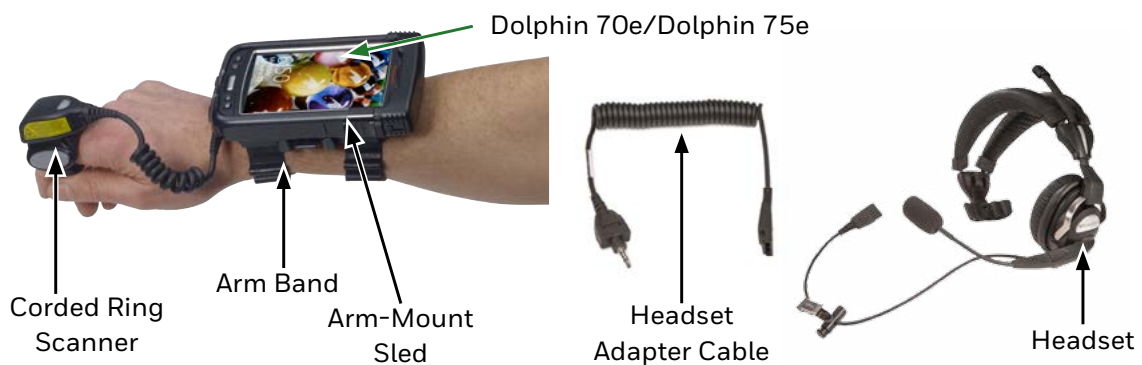

Total Wearable Solution Ordering Guide

Step 7 (Optional)	Order Headset and Accessories if Voice Applications are Supported	Choose a Headset	Single-Ear Lightweight Headset	LWH330	
			Single-Ear Rugged Headset	RH750	
			Dual-Ear Rugged Headset	RH770	
		Order Headset Cable	Headset Cable	HWC-HEADSET CABLE	
		Order Audio End Cap	Audio End Cap	HWC-END CAP AUDIO	Will replace the included no-audio end cap
Step 8 (Optional)	Choose Scanners and Accessories if Scanning is Required	Corded	Corded 2D Imager Ring Scanner	8620903RINGSCNR	
			2D Ring Scanner with Bluetooth and battery and strap	8670100RINGSCR	
		Bluetooth	Spare Battery for Ring Scanner with Bluetooth	50129434-001FRE	Recommended one per computer for multi-shift operations
			8-Bay Charger - US Version	8650377CHARGER	Recommended one per eight batteries
			8-Bay Charger - Worldwide Version	8650378CHARGER	Recommended one per eight batteries

Wrist Mount