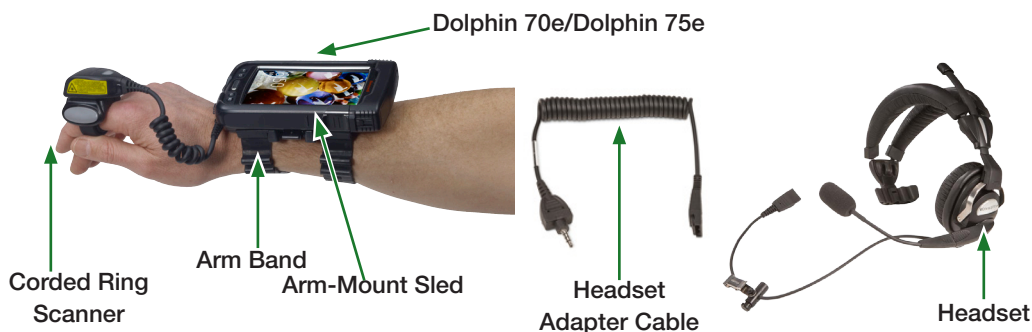

Wrist-Mount Total Wearable Solution Ordering Guide					
System Component		Options	Product Name	SKU	Note
Step 1	Choose Mobile Computer	Dolphin 70e Windows® Embedded Handheld 6.5	Dolphin 70e Black Wireless Mobile	70e-L00-C111SEW	Standard Battery
				70e-L00-C111XEW	Extended Battery
		Dolphin 75e Android™	Dolphin 75e Android Wireless Mobile	Any Dolphin 75e Android SKU	All Dolphin 75e Android SKUs will support the Wearable Ring Scanner
		Dolphin 75e Windows	Dolphin 75e Windows Wireless Mobile	Any Dolphin 75e Windows SKU	All Dolphin 75e Windows SKUs will support the Wearable Ring Scanner
Step 2	Order Arm-Mount Sled		Arm-Mount Sled	HWC-ARM MOUNT SLED	Recommend one per Dolphin 70e
Step 3	Order Arm Band		Arm Band	HWC-ARM BAND	Recommend one per sled or one per user
Step 4	Order Charger	USA	Quad Charger - US	COMMON-QC-1	Recommend one per four batteries
		Europe	Quad Charger - EU	COMMON-QC-2	Recommend one per four batteries
Step 5 (Optional)	Order an Extra Battery to Cover Multiple Shifts	Standard Battery	Standard Battery Pack for Dolphin 70e	BAT-STANDARD-02	
		Extended Battery	Extended Battery Pack for Dolphin 70e	BAT-EXTENDED-02	
Step 6 (Optional)	Order Sweatbands for Additional Comfort		Sweatband (10-Pack)	HX2531SBNDKIT	
Step 7 (Optional)	Order Headset and Accessories if Voice Applications Are Supported	Choose a Headset	Single-Ear Lightweight Headset	LWH330	
			Single-Ear Rugged Headset	RH750	
			Dual-Ear Rugged Headset	RH770	
		Order Headset Cable	Headset Cable	HWC-HEADSET CABLE	
Order Audio End Cap	Audio End Cap	HWC-END CAP AUDIO	Will replace the included no-audio end cap		
Step 8 (Optional)	Choose Scanners and Accessories if Scanning is Required	Corded	Corded 2D Imager Ring Scanner	8620903RINGSCR	
		Bluetooth®	2D Bluetooth Ring Scanner with battery and strap	8670100RINGSCR	
			Spare Battery for Bluetooth Ring Scanner	50129434-001FRE	Recommended one per computer for multi-shift operations
			8-Bay Charger - US Version	8650377CHARGER	Recommend one per eight batteries
			8-Bay Charger - Worldwide Version	8650378CHARGER	Recommend one per eight batteries