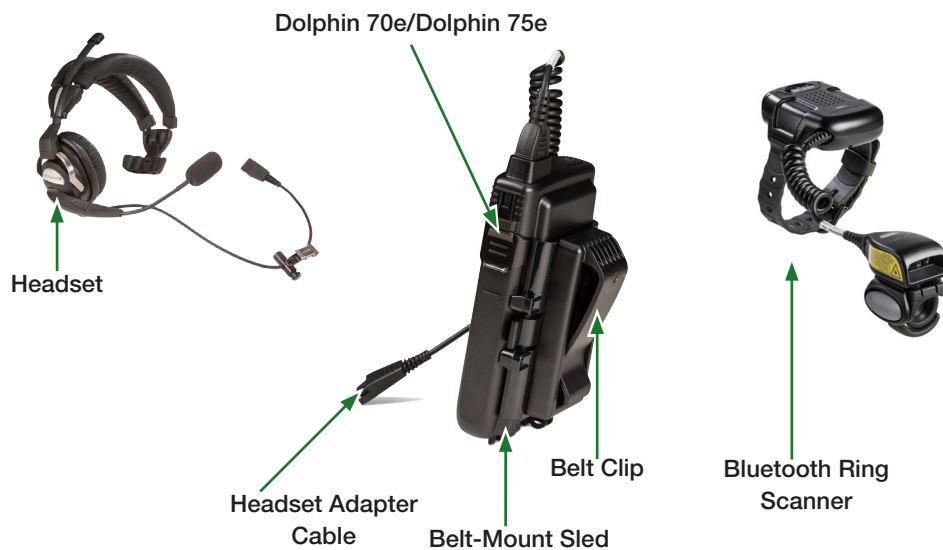

Belt-Mount Total Wearable Solution Ordering Guide					
System Component		Options	Product Name	SKU	Note
Step 1	Choose Mobile Computer	Dolphin 70e Windows Embedded Handheld	Dolphin 70e Black Wireless Mobile	70e-L00-C111SEW	Standard Battery
				70e-L00-C111XEW	Extended Battery
		Dolphin 75e Android	Dolphin 75e Android Wireless Mobile	Any Dolphin 75e Android SKU	All Dolphin 75e Android SKUs will support the Wearable Ring Scanner
	Dolphin 75e Windows	Dolphin 75e Windows Wireless Mobile	Any Dolphin 75e Windows SKU	All Dolphin 75e Windows SKUs will support the Wearable Ring Scanner	
Step 2	Order Belt-Mount Sled		Belt-Mount Sled	HWC-ARM MOUNT SLED	Recommend one per Dolphin 70e
Step 3	Order Belt Clip		Belt Clip	HWC-ARM BAND	Recommend one per sled or one per user
Step 4	Order Charger	USA	Quad Charger - US	COMMON-QC-1	Recommend one per four batteries
		Europe	Quad Charger - EU	COMMON-QC-2	Recommend one per four batteries
Step 5 (Optional)	Order an Extra Battery to Cover Multiple Shifts	Standard Battery	Standard Battery Pack for Dolphin 70e	BAT-STANDARD-02	
		Extended Battery	Extended Battery Pack for Dolphin 70e	BAT-EXTENDED-02	
Step 6	Order Headset and Accessories if Voice Applications Are Supported	Choose a Headset	Single-Ear Lightweight Headset	LWH330	
			Single-Ear Rugged Headset	RH750	
			Dual-Ear Rugged Headset	RH770	
		Order Headset Cable	Headset Cable	HWC-HEADSET CABLE	
Step 7 (Optional)	Choose Scanners and Accessories if Scanning is Required	Bluetooth	2D Bluetooth Ring Scanner with battery and strap	8750100RINGSCR	
			Spare Battery for Bluetooth Ring Scanner	50129434-001FRE	Recommended one per computer for multi-shift operations
			8-Bay Charger - US Version	8650377CHARGER	Recommend one per eight batteries
			8-Bay Charger - Worldwide Version	8650378CHARGER	Recommend one per eight batteries